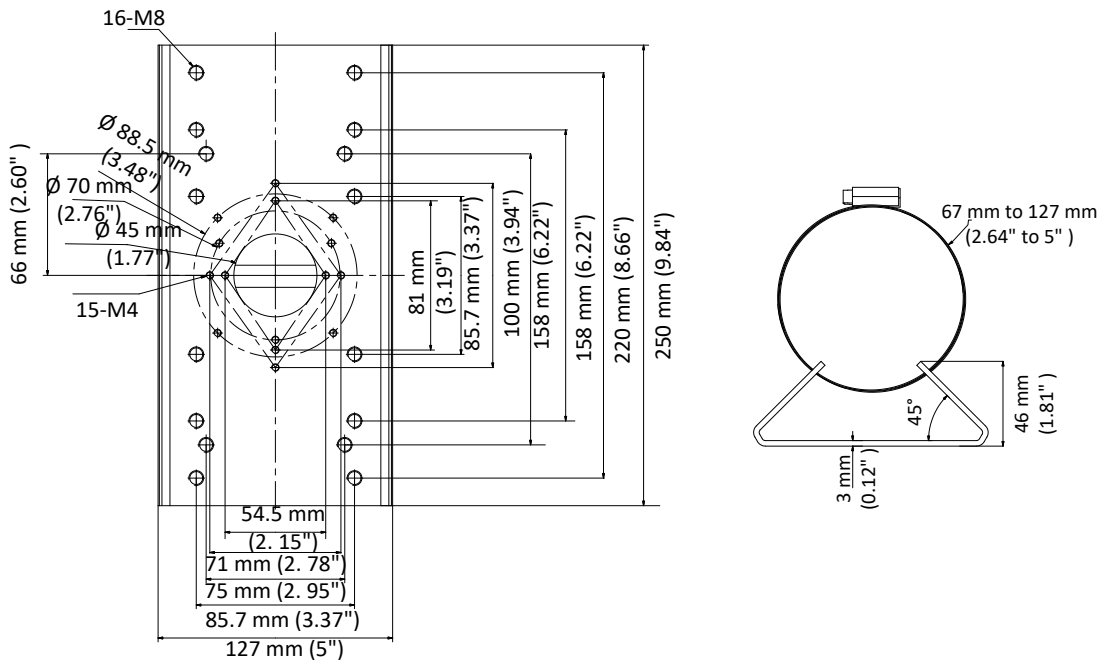

DS-1275ZJ-SUS (Black)

Horizontal Pole Mount

Feature

- Stainless steel with surface spray treatment
- One-piece formation ensures the reliable structure

Dimension

Available Model

DS-1275ZJ-SUS (Black)

Parameter

Model	DS-1275ZJ-SUS (Black)
Parameters	Horizontal Pole Mount
Appearance	Hikvision Black
Material	SUS304
Dimension	127 mm × 46 mm × 250 mm (5" × 1.81" × 9.84")
Weight	Approx. 1500 g (3.31 lb.)

Note

- This mount is designed to be used along with a wall mount.
- The waterproof rubber is necessary for the outdoor application.
- The pole should be capable of supporting at least 3 times as much as the total weight of the camera, and the mount.
- The maximum load capacity of the mount is 10 kg (22 lb.).